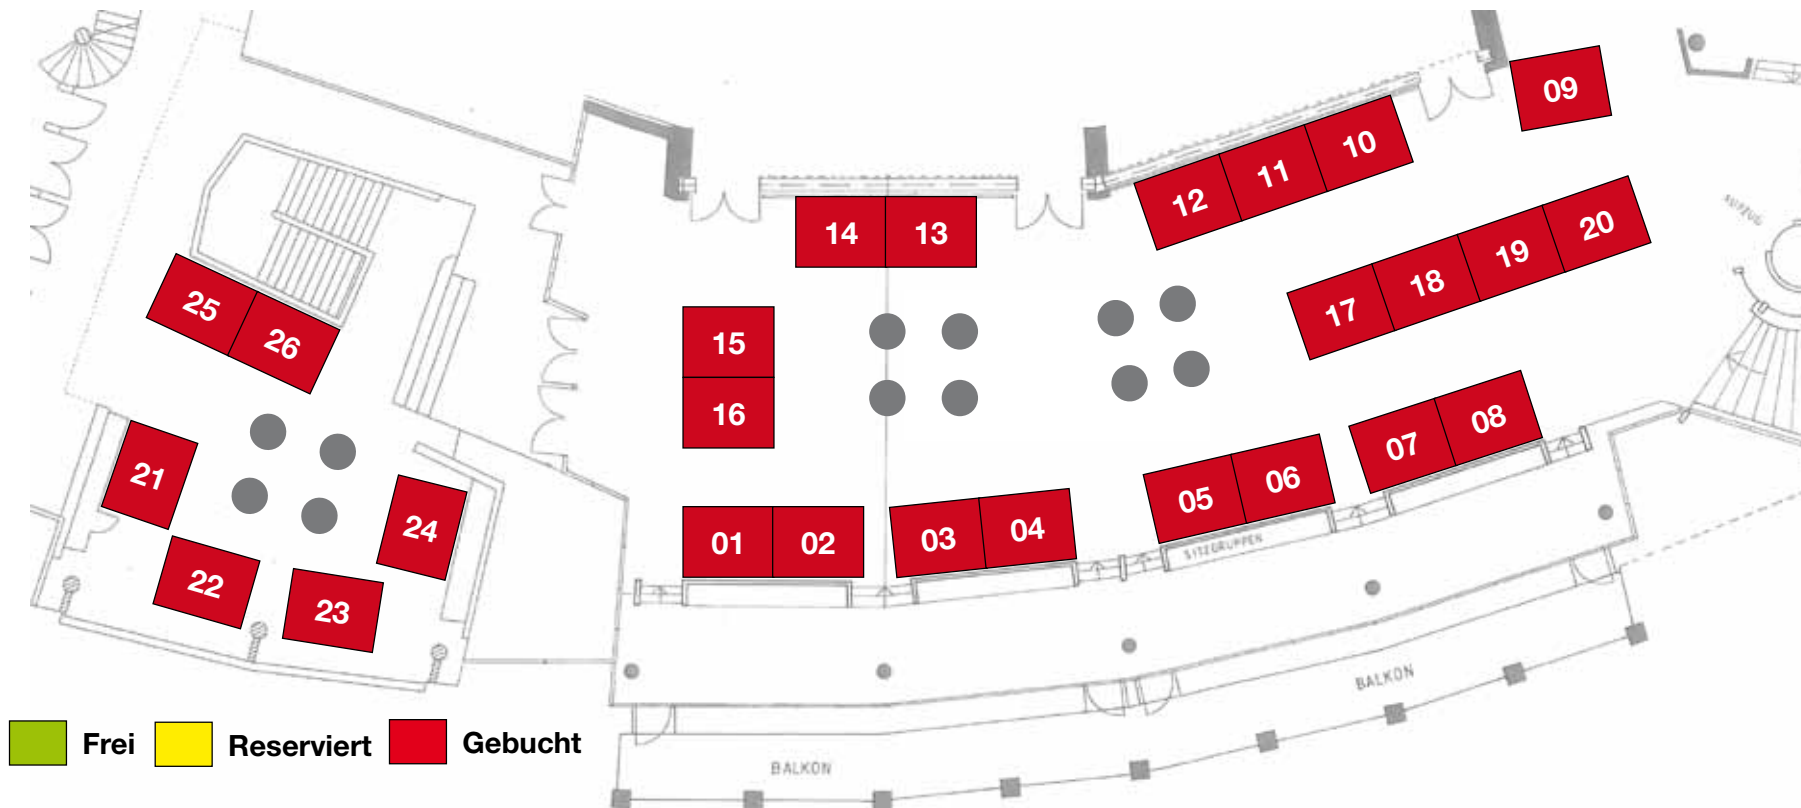

SafetyExpo 2012 - Standplan/Floorplan

01 HuDe

02 Shape Corporation

03 FRM

04 Frontone

05 4activeSystems

06 IBEO Automotive Systems

07 Oxford Technical Solutions

16 TRW

17 DSD Dr. Steffan Datentechnik

18 Vincenzotti Motorized Seat Belt

19 Parker Hannifin

20 ADAC

21 Messring

22 Humanetics

23 Olympus Deutschland